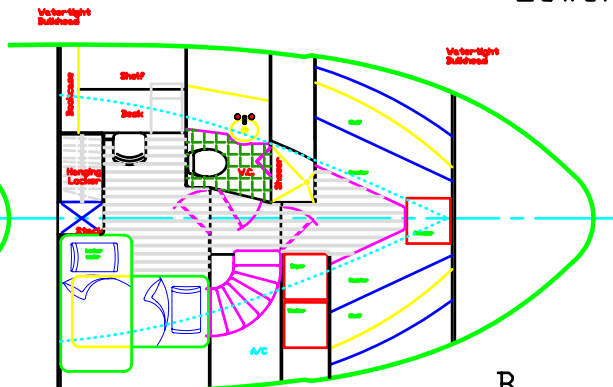

Latitude 49

Full Width Main Cabin

Standard Flybridge

Main Deck

Standard Lower Deck

A

B

Accommodation

Latitude 49
 37' x 12'
 12' x 12'
 12' x 12' (aft)
 12' x 12' (fore)