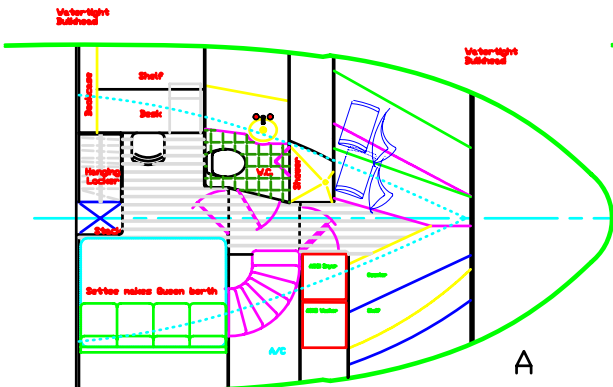

Latitude 49

Full Width Main Cabin

Standard Flybridge

Main Deck

Standard Lower Deck

A

B

Accommodation

Latitude 49
 37' x 12'
 12' x 12'
 12' x 12' (aft)
 12' x 12' (fore)