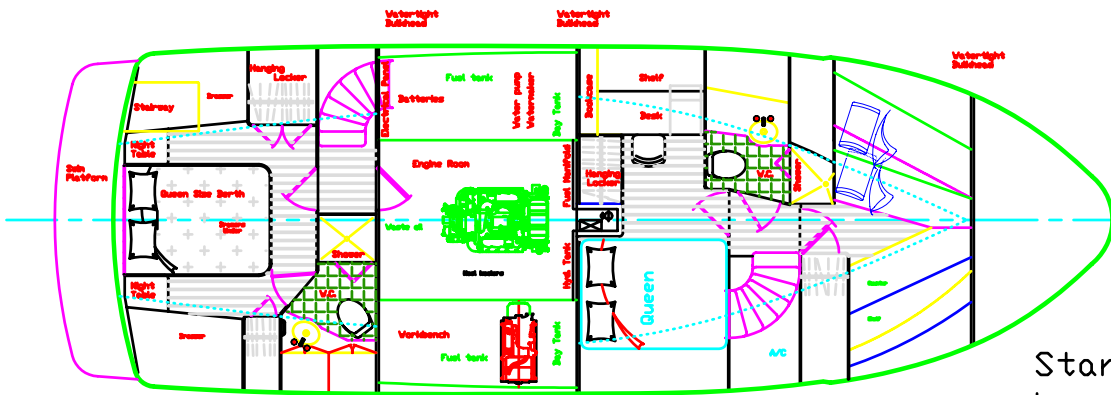

Latitude 49

Full Width Main Cabin

Standard Flybridge

Main Deck

Standard Lower Deck

A

B

Accommodation

Latitude 49
 37' x 12'
 12' x 12'
 12' x 12' (aft)
 12' x 12' (fore)