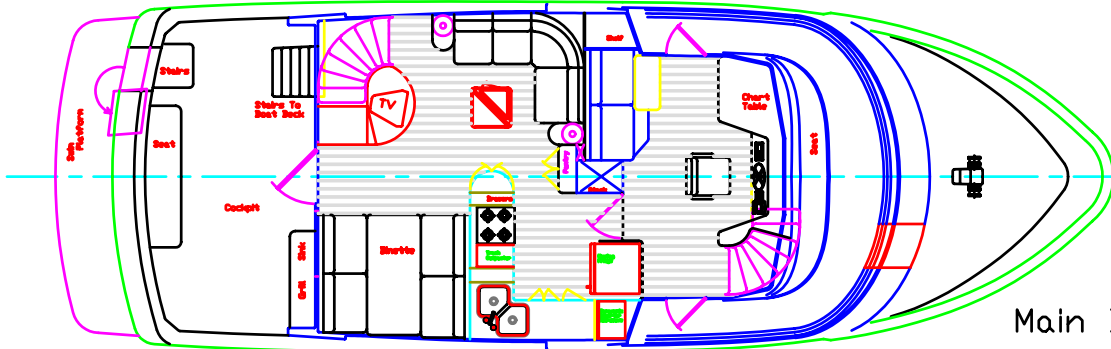

Latitude 49

Full Width Main Cabin

Standard Flybridge

Main Deck

Standard Lower Deck

A

B

Accommodation

Latitude 49
 37' x 12'
 12' x 12'
 12' x 12' (aft)
 12' x 12' (fore)