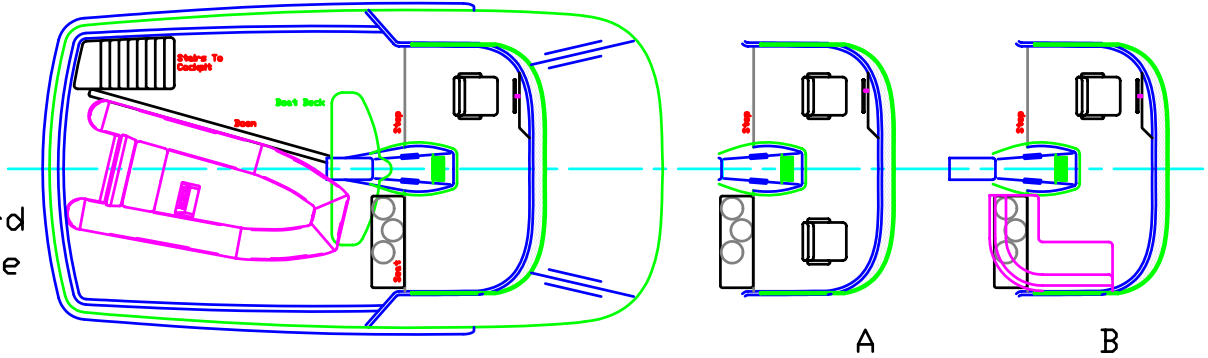

Latitude 49

Full Width Main Cabin

Standard Flybridge

Main Deck

Standard Lower Deck

A

B

Accommodation

Latitude 49
 37' x 12'
 12' x 12'
 12' x 12' (aft)
 12' x 12' (fore)